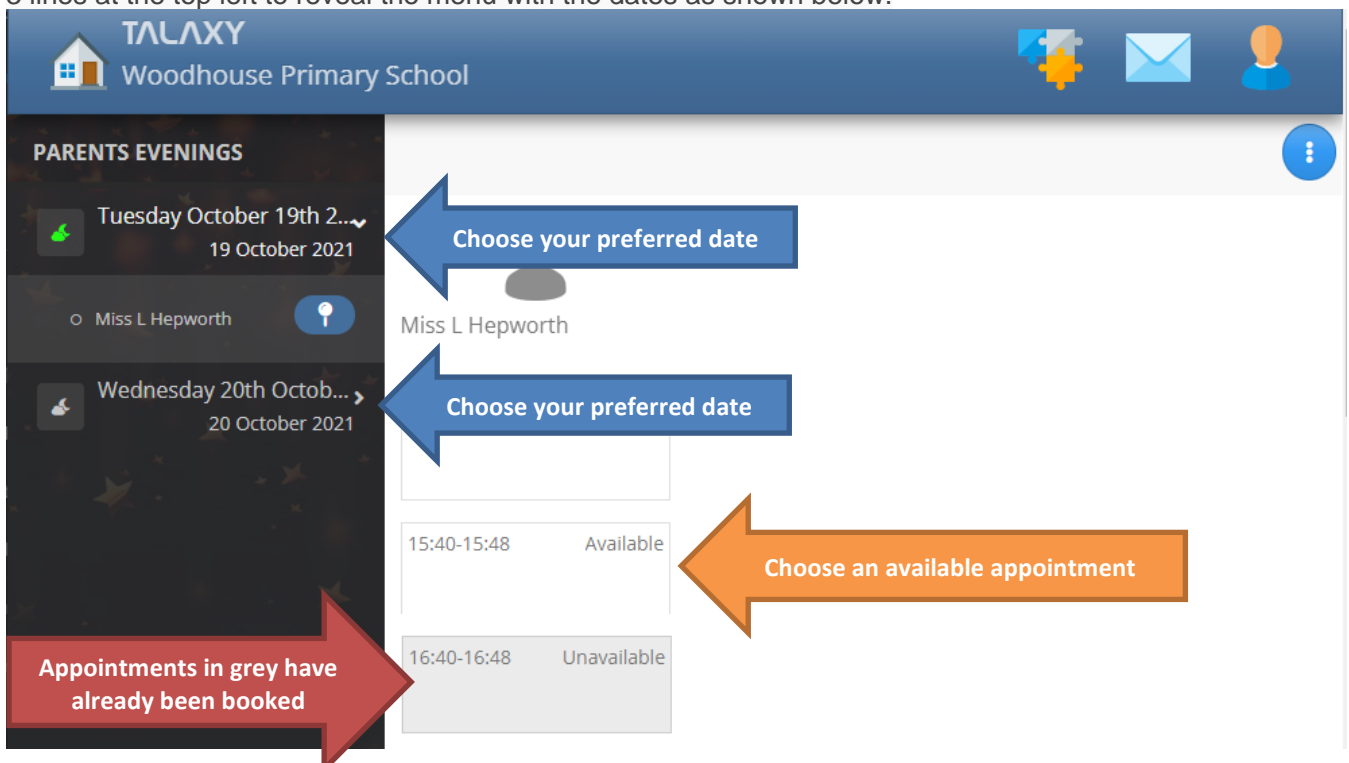

### 3. Booking your appointment

Once logged in you will see your dashboard. You will see a photo of your child or children in the middle under the heading. (Some year groups are missing photographs due to Covid). Clicking the picture or icon will allow you switch between pupils to create an appointment for each child.

You will see 2 parents evenings, one for Tuesday and one for Wednesday:

The menu with the dates doesn't show automatically on mobile devices. To select your preferred day, tap the 3 lines at the top left to reveal the menu with the dates as shown below.